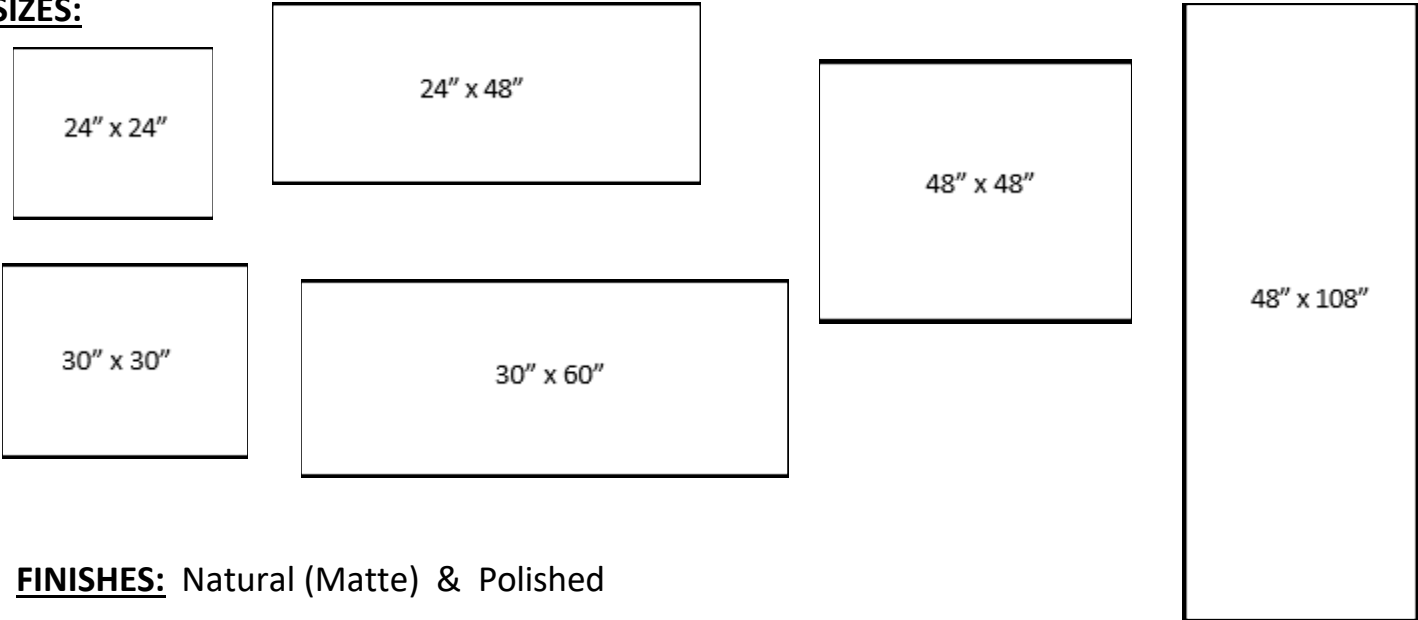

Rhythm Floor Tile Series

SPECIFICATIONS
Tocco Tat Porcelain Tile
(Through Body)

SIZES:

FINISHES: Natural (Matte) & Polished

COLORS: Argento • Beige • Bruno • Candido • Miele • Nero

PRODUCT TESTING INFORMATION			
6 mm ONLY available in Beige, Candido & Nero			
DCOF	≥ 0.42	Thicknesses	10mm
			24" x 24"
			24" x 48"
			48" x 48"
			30" x 30"
			30" x 60"
			6mm
			48" x 108"

*Please contact your Sales Associate if you need additional information

PACKING INFORMATION			
24" x 24"			
Square Feet per Carton	11.63	Cartons per Pallet	32
Pieces per Carton	3	Square Feet per Pallet	372
PACKING INFORMATION			
24" x 48"			
Square Feet per Carton	15.50	Cartons per Pallet	22
Pieces per Carton	2	Square Feet per Pallet	341